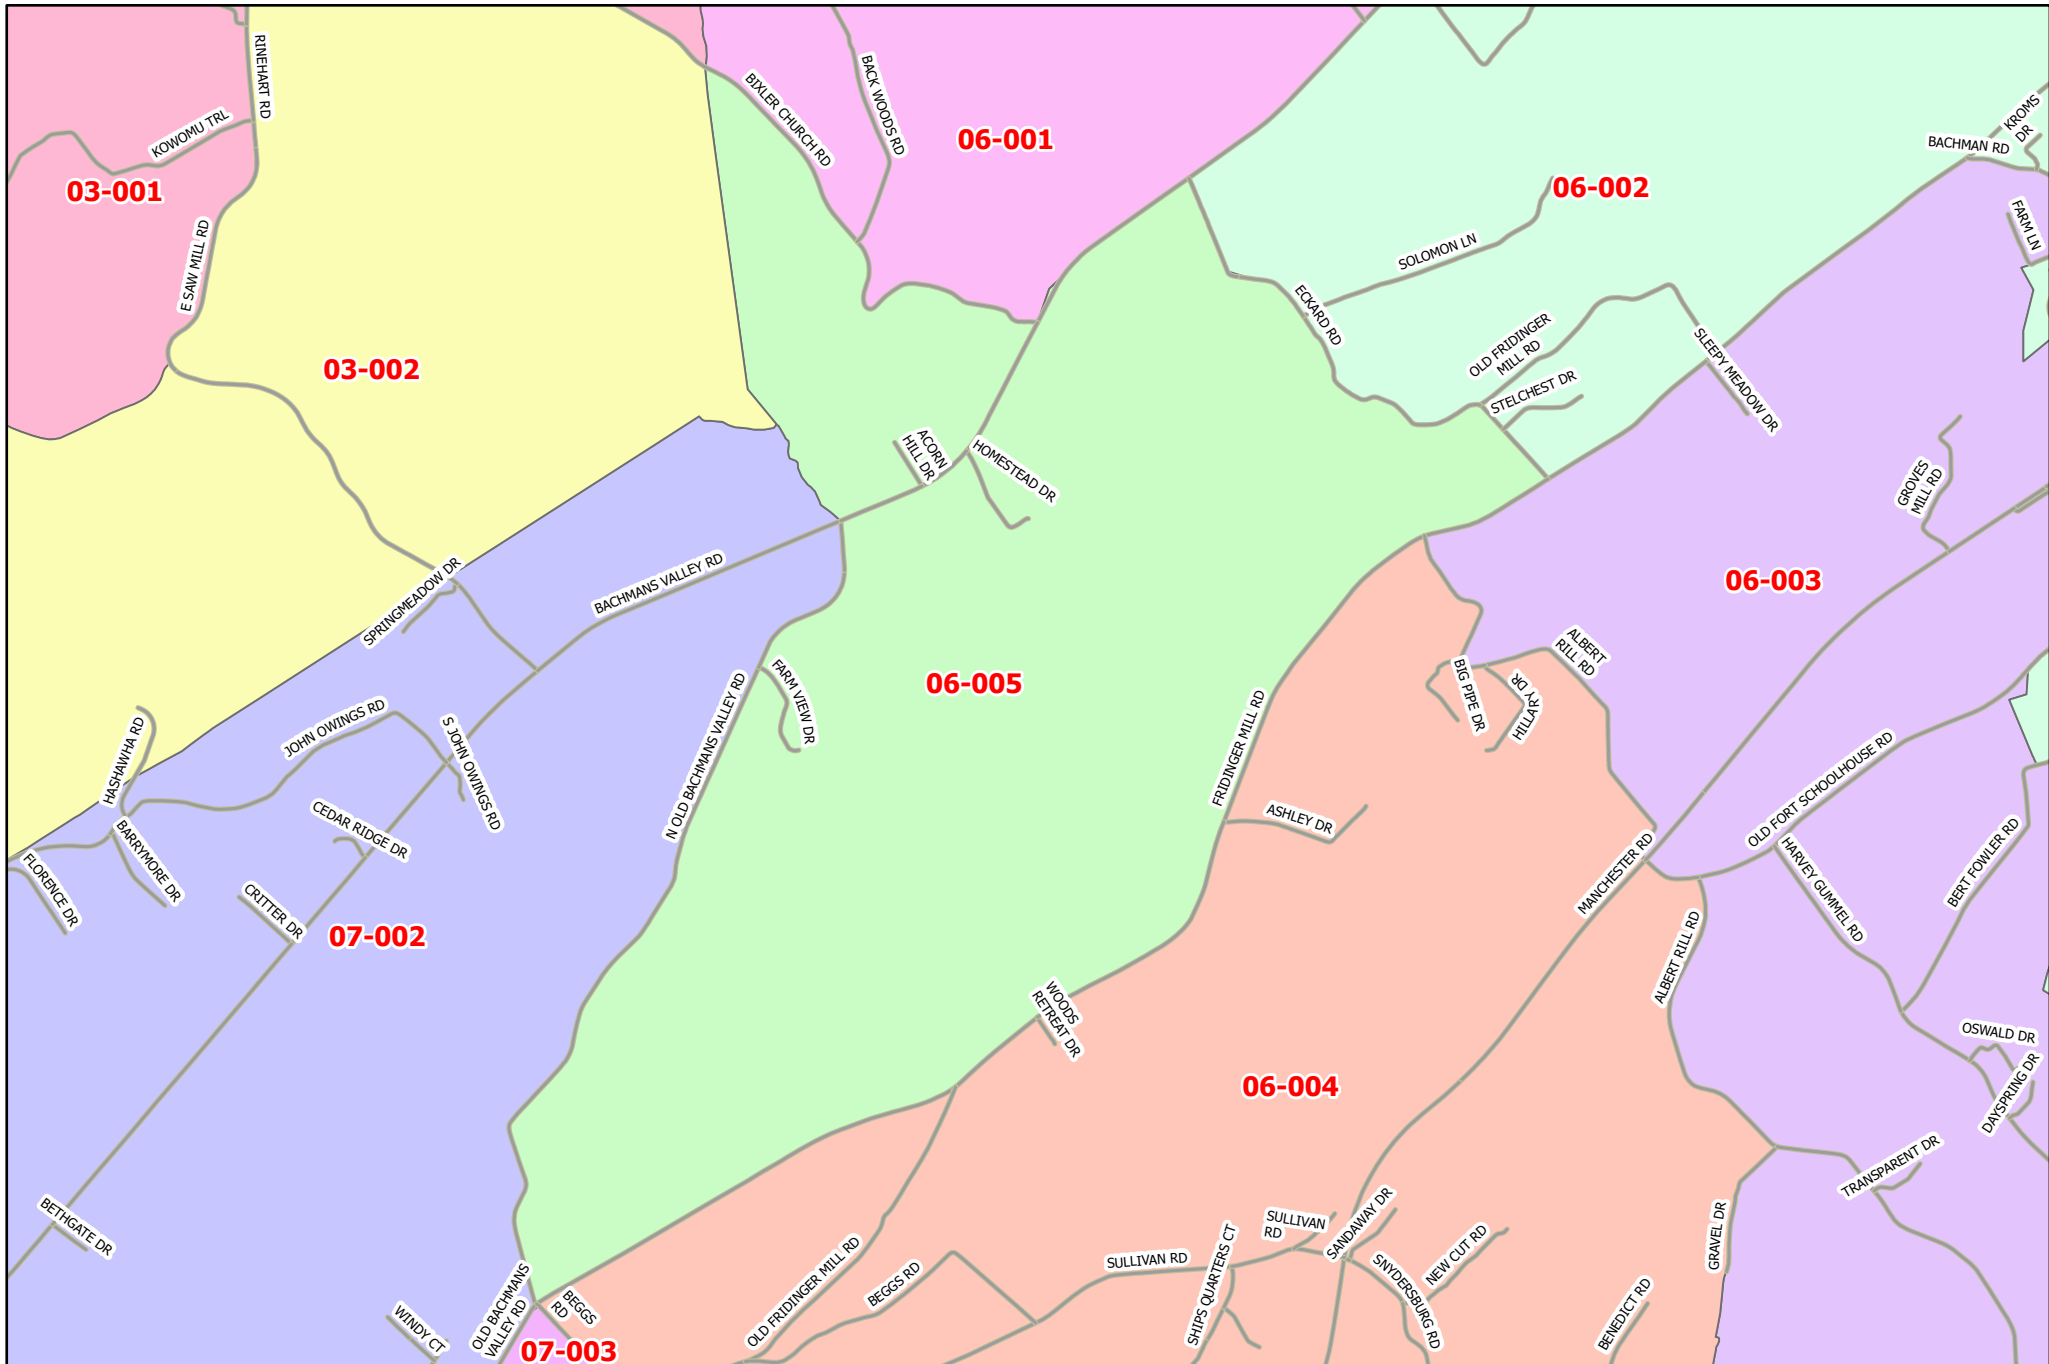

Election Precinct 6-005

0 0.25 0.5 Miles

This data is prepared by Carroll County for internal use and is made available because it is public information. Carroll County, its agencies or employees, do not warrant its accuracy or suitability for any purpose. The reader should contact appropriate regulating agencies to determine accuracy or suitability of the data for a particular use. Prepared by the Carroll County Bureau of Technology Services, GIS Division 4/18/2022